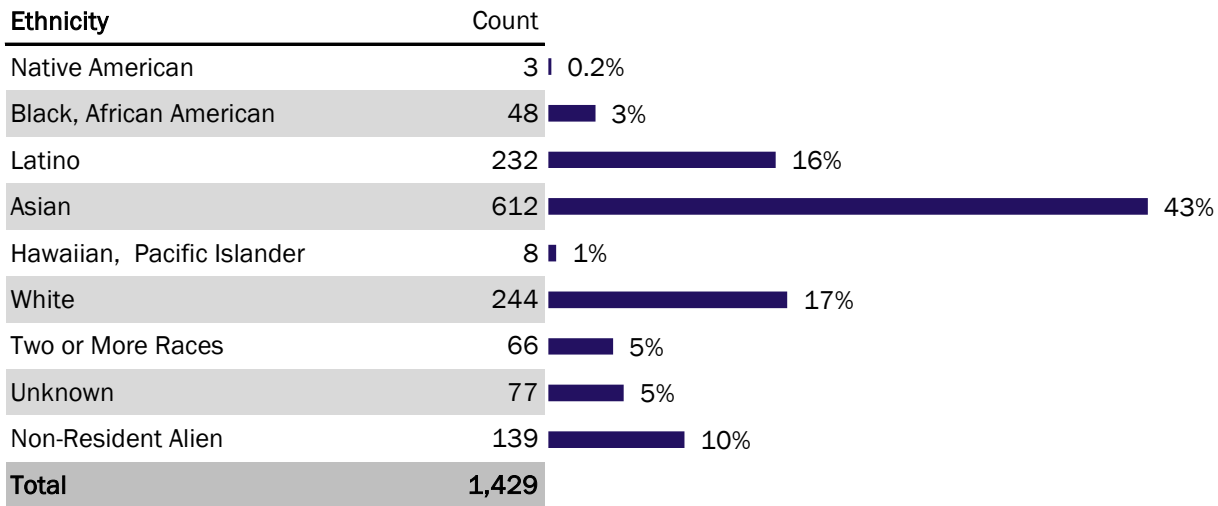

Computer & Information Sciences

Fall 2016

Gender

County

Gender	Count
Female	289
Male	1,140
Total	1,429

Computer & Information Sciences

Trend

	Fall 12	Fall 13	Fall 14	Fall 15	Fall 16
Enrollment					
# of students	644	743	978	1,248	1,429
Yearly change	--	15%	32%	28%	15%
Total change from F12	--	15%	52%	94%	122%