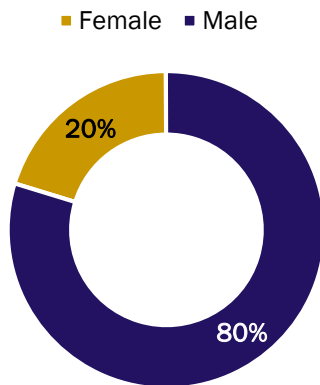

Computer & Information Sciences

Fall 2016

Gender

County

Gender	Count
Female	289
Male	1,140
Total	1,429

Computer & Information Sciences

Trend

	Fall 12	Fall 13	Fall 14	Fall 15	Fall 16
Enrollment					
# of students	644	743	978	1,248	1,429
Yearly change	--	15%	32%	28%	15%
Total change from F12	--	15%	52%	94%	122%