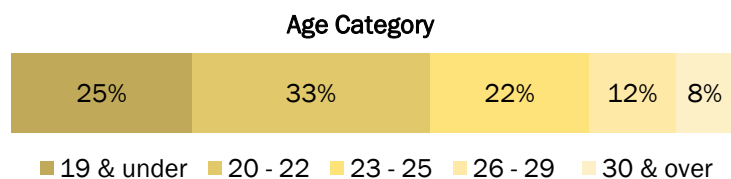

Computer & Information Sciences

Fall 2016

Gender

County

Gender	Count
Female	289
Male	1,140
Total	1,429

Computer & Information Sciences

Trend

	Fall 12	Fall 13	Fall 14	Fall 15	Fall 16
Enrollment					
# of students	644	743	978	1,248	1,429
Yearly change	--	15%	32%	28%	15%
Total change from F12	--	15%	52%	94%	122%