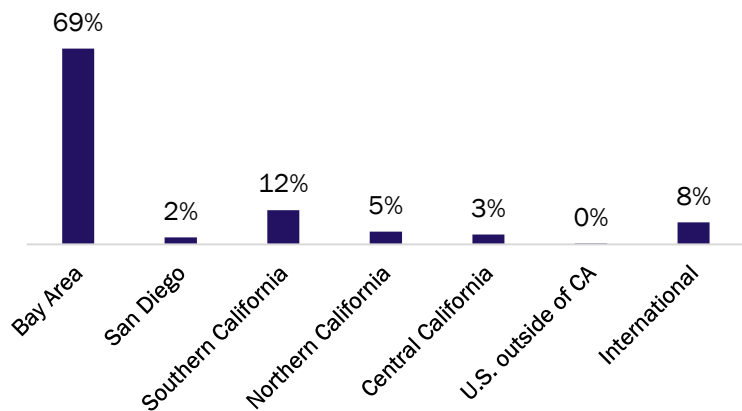

Computer & Information Sciences

Fall 2016

Gender

County

Gender	Count
Female	289
Male	1,140
Total	1,429

Computer & Information Sciences

Trend

	Fall 12	Fall 13	Fall 14	Fall 15	Fall 16
Enrollment					
# of students	644	743	978	1,248	1,429
Yearly change	--	15%	32%	28%	15%
Total change from F12	--	15%	52%	94%	122%