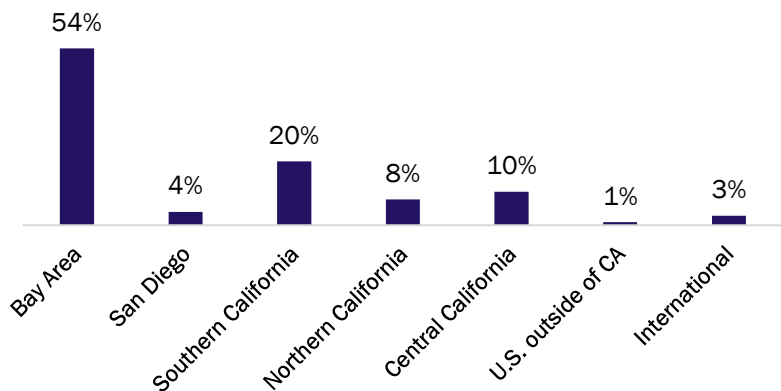

Physical Sciences

Fall 2016

Gender

County

Gender	Count
Female	350
Male	304
Total	654

Physical Sciences

Trend

Enrollment