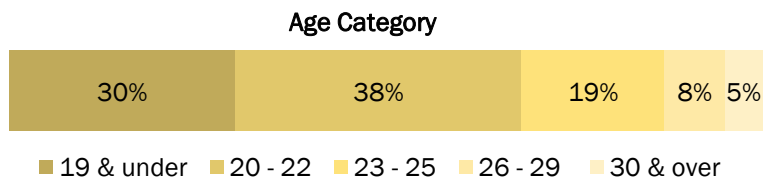

Physical Sciences

Fall 2016

Gender

County

Gender	Count
Female	350
Male	304
Total	654

Physical Sciences

Trend

Enrollment