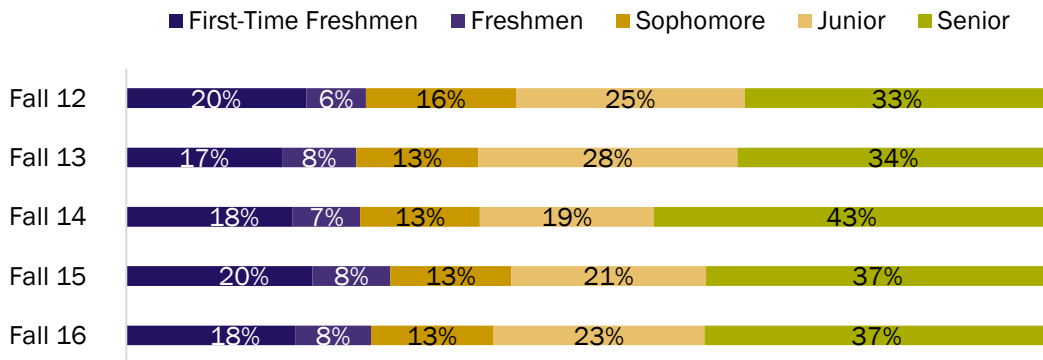

Physical Sciences

Fall 2016

Gender

County

Gender	Count
Female	350
Male	304
Total	654

Physical Sciences

Trend

Enrollment

	Fall 12	Fall 13	Fall 14	Fall 15	Fall 16
# of students	682	758	707	744	654
Yearly change	--	11%	-7%	5%	-12%
Total change from F12	--	11%	4%	9%	-4%

Gender

Class Level

Ethnicity