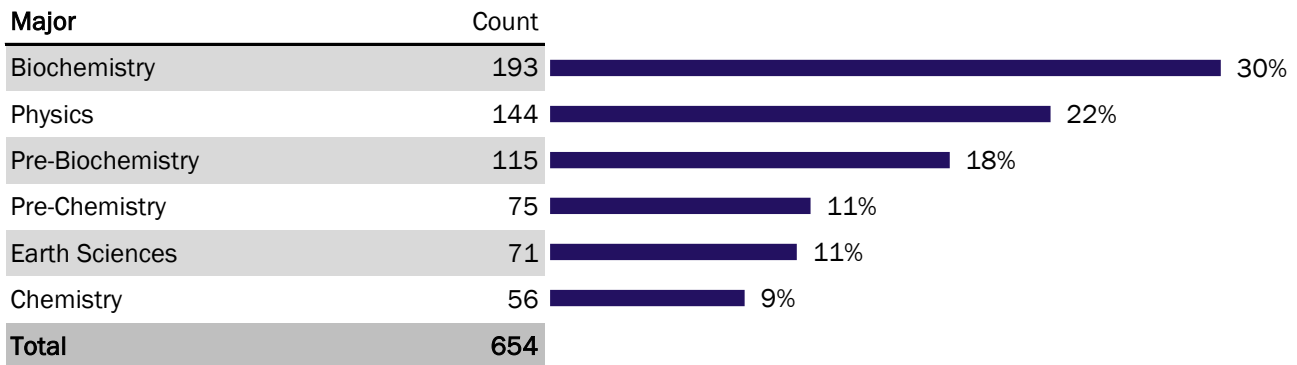

Physical Sciences

Fall 2016

Gender

County

Gender	Count
Female	350
Male	304
Total	654

Physical Sciences

Trend

Enrollment