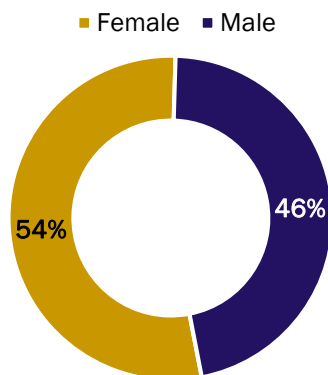

Physical Sciences

Fall 2016

Gender

County

Gender	Count
Female	350
Male	304
Total	654

Physical Sciences

Trend

Enrollment

	Fall 12	Fall 13	Fall 14	Fall 15	Fall 16
# of students	682	758	707	744	654
Yearly change	--	11%	-7%	5%	-12%
Total change from F12	--	11%	4%	9%	-4%

Gender

Class Level

Ethnicity