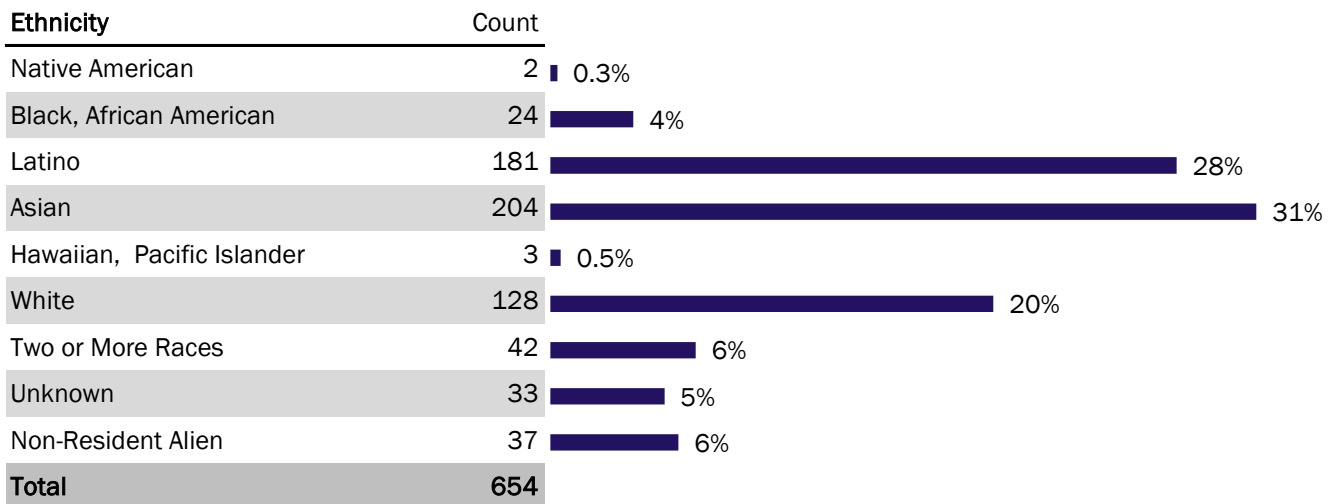

Physical Sciences

Fall 2016

Gender

County

Gender	Count
Female	350
Male	304
Total	654

Physical Sciences

Trend

Enrollment