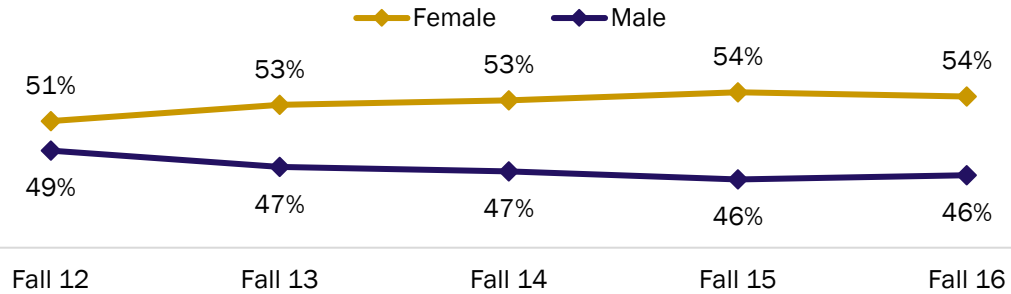

Physical Sciences

Fall 2016

Gender

County

Gender	Count
Female	350
Male	304
Total	654

Physical Sciences

Trend

Enrollment

	Fall 12	Fall 13	Fall 14	Fall 15	Fall 16
# of students	682	758	707	744	654
Yearly change	--	11%	-7%	5%	-12%
Total change from F12	--	11%	4%	9%	-4%

Gender

Class Level

Ethnicity