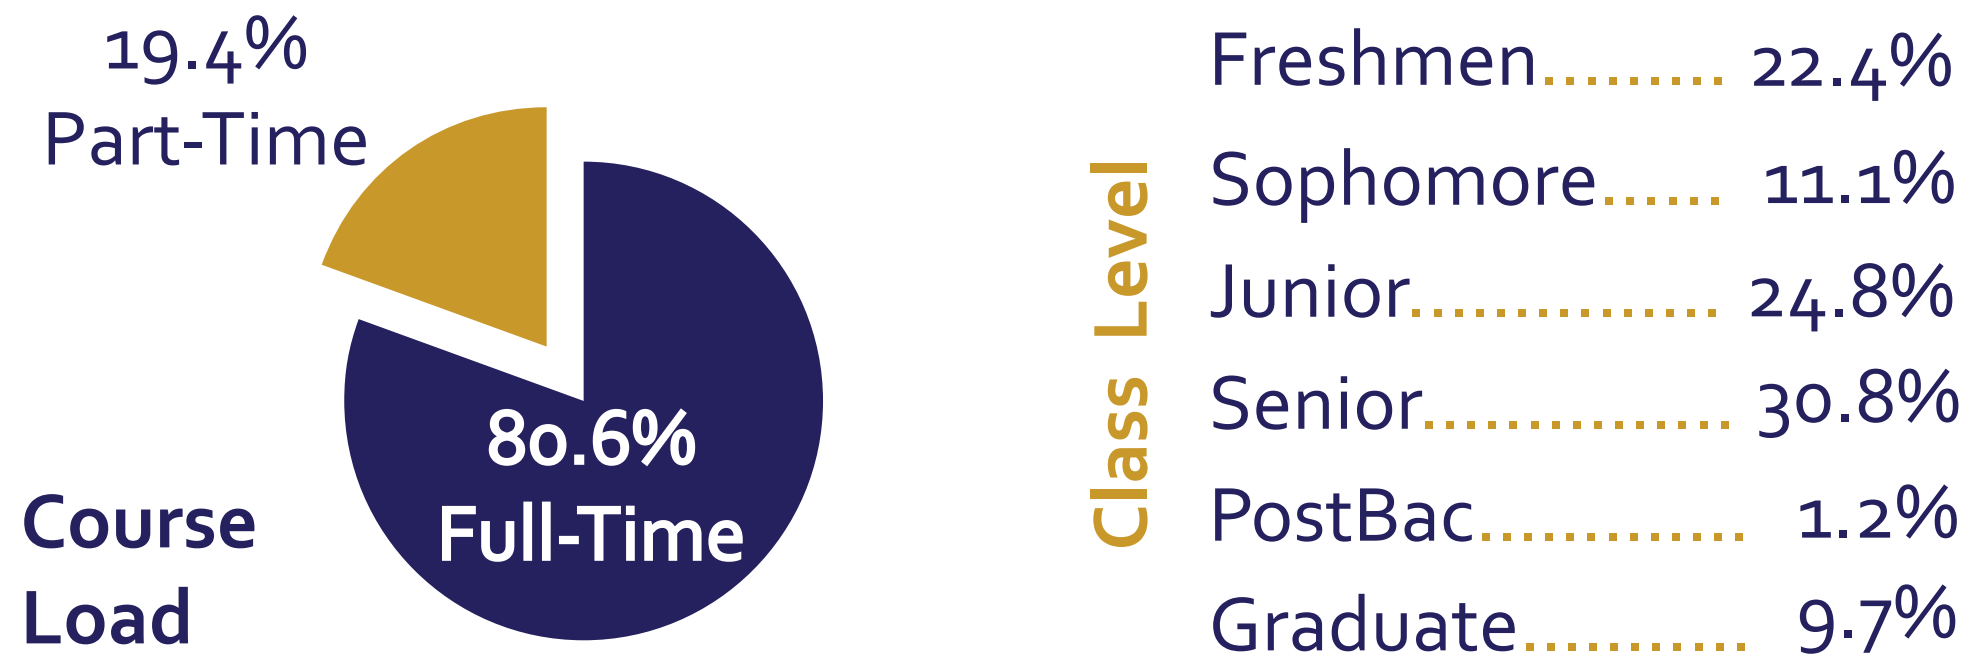

Average Units